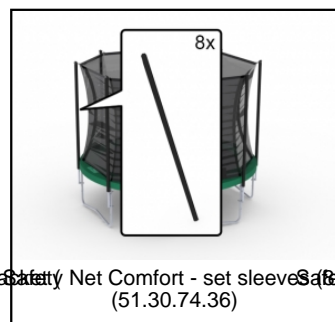

Manual Favorit 2015  
(49.90.35.05)

Manual Safety Net Comfort  
(49.90.74.91)

Favorit - Goldspring Solo (10x)  
(51.30.02.00)

Toprail Fav weld SP 9ft (14)  
(51.30.08.01)

W-Leg Favorit SP 9ft (14)  
(51.30.08.22)

Favorit - Padding 9ft (1x)  
(51.30.09.17)

Favorit - Jump mat 9ft (1x)  
(51.30.09.19)

Safety Net Comfort ? Spring bracket  
(51.30.74.04)

Safety Net Comfort - foam set (8x upper; 8x lower)  
(51.30.74.31)

Safety Net Comfort - Upper tube for spring hook  
(51.30.74.32)

Safety Net Comfort - Lower tube + spring bracket  
(51.30.74.33)

Safety Net Comfort - set sleeves  
(51.30.74.36)

Safety Net Comfort - Set side release buckles (8x)  
(51.30.74.41)