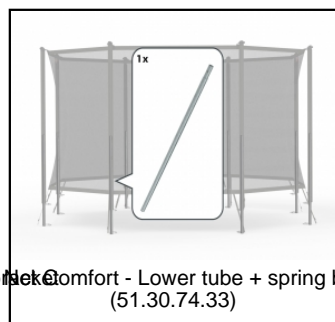

Favorit - Padding 9ft (1x)  
(51.30.09.17)

Favorit - Jump mat 9ft (1x)  
(51.30.09.19)

Safety Net Comfort ? Spring bracket  
(51.30.74.04)

Safety Net Comfort - foam set (8x upper; 8x lower)  
(51.30.74.31)

Safety Net Comfort - Upper tube for spring hook  
(51.30.74.32)

Safety Net Comfort - Lower tube + spring bracket  
(51.30.74.33)

Safety Net Comfort - set sleeves  
(51.30.74.36)

Safety Net Comfort - Set side release buckles (8x)  
(51.30.74.41)