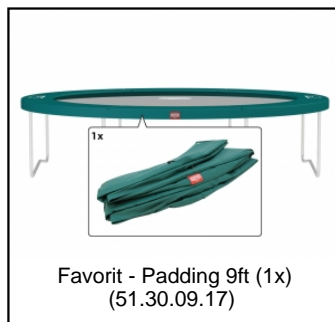

Manual Favorit 2015  
(49.90.35.05)

Manual Safety Net Comfort  
(49.90.74.91)

Favorit - Goldspring Solo (10x)  
(51.30.02.00)

Toprail Fav weld SP 9ft (14)  
(51.30.08.01)

W-Leg Favorit SP 9ft (14)  
(51.30.08.22)

Favorit - Padding 9ft (1x)  
(51.30.09.17)

Favorit - Jump mat 9ft (1x)  
(51.30.09.19)

Safety Net Comfort ? Spring bracket  
(51.30.74.04)

Safety Net Comfort - foam set (8x upper; 8x lower)  
(51.30.74.31)