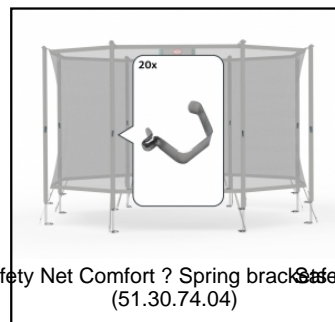

Manual Favorit 2015  
(49.90.35.05)

Manual Safety Net Comfort  
(49.90.74.91)

Favorit - Goldspring Solo (10x)  
(51.30.02.00)

Toprail Fav weld SP 9ft (14)  
(51.30.08.01)

W-Leg Favorit SP 9ft (14)  
(51.30.08.22)

Favorit - Padding 9ft (1x)  
(51.30.09.17)

Favorit - Jump mat 9ft (1x)  
(51.30.09.19)

Safety Net Comfort ? Spring bracket  
(51.30.74.04)

Safety Net Comfort - foam set (8x upper; 8x lower)  
(51.30.74.31)