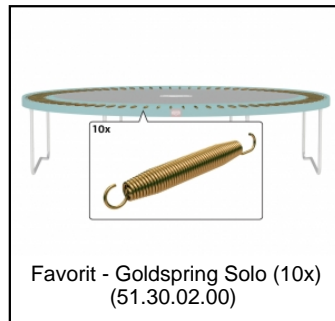

BERG Favorit 270 (9ft)
(35.09.07.06)