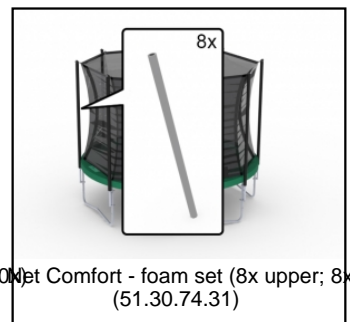

Manual Favorit 2015  
(49.90.35.05)

Manual Safety Net Comfort  
(49.90.74.91)

Favorit - Goldspring Solo (10x)  
(51.30.02.00)

Toprail Fav weld SP 9ft (14)  
(51.30.08.01)

W-Leg Favorit SP 9ft (14)  
(51.30.08.22)

Favorit - Padding 9ft (1x)  
(51.30.09.17)

Favorit - Jump mat 9ft (1x)  
(51.30.09.19)

Safety Net Comfort ? Spring bracket  
(51.30.74.04)

Safety Net Comfort - foam set (8x upper; 8x lower)  
(51.30.74.31)