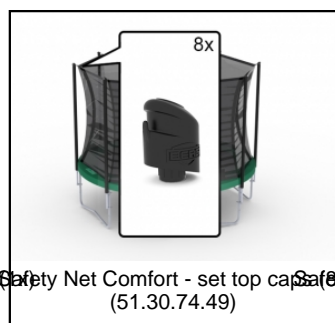

Favorit - Padding 9ft (1x)  
(51.30.09.17)

Favorit - Jump mat 9ft (1x)  
(51.30.09.19)

Safety Net Comfort ? Spring bracket  
(51.30.74.04)

Safety Net Comfort - foam set (8x upper; 8x lower)  
(51.30.74.31)

Safety Net Comfort - Upper tube for spring hook  
(51.30.74.32)

Safety Net Comfort - Lower tube + spring bracket  
(51.30.74.33)

Safety Net Comfort - set sleeves  
(51.30.74.36)

Safety Net Comfort - Set side release buckles (8x)  
(51.30.74.41)

Safety Net Comfort - Separate netting 9ft  
(51.30.74.43)

Safety Net Comfort - set top caps (8x)  
(51.30.74.49)

Safety Net Comfort - clamps + fasteners for 1 tube  
(51.30.74.52)

Elastic band for Padding (10x)  
(56.30.08.00)