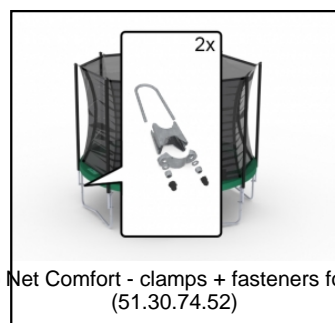

Favorit - Padding 9ft (1x)  
(51.30.09.17)

Favorit - Jump mat 9ft (1x)  
(51.30.09.19)

Safety Net Comfort ? Spring bracket  
(51.30.74.04)

Safety Net Comfort - foam set (8x upper; 8x lower)  
(51.30.74.31)

Safety Net Comfort - Upper tube for spring hook  
(51.30.74.32)

Safety Net Comfort - Lower tube + spring bracket  
(51.30.74.33)

Safety Net Comfort - set sleeves  
(51.30.74.36)

Safety Net Comfort - Set side release buckles (8x)  
(51.30.74.41)

Safety Net Comfort - Separate netting 9ft  
(51.30.74.43)

Safety Net Comfort - set top caps (8x)  
(51.30.74.49)

Safety Net Comfort - clamps + fasteners for 1 tube  
(51.30.74.52)

Elastic band for Padding (10x)  
(56.30.08.00)