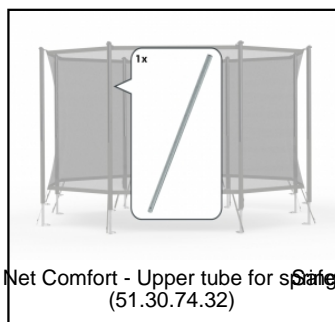

Favorit - Padding 9ft (1x)  
(51.30.09.17)

Favorit - Jump mat 9ft (1x)  
(51.30.09.19)

Safety Net Comfort ? Spring bracket  
(51.30.74.04)

Safety Net Comfort - foam set (8x upper; 8x lower)  
(51.30.74.31)

Safety Net Comfort - Upper tube for spring hook  
(51.30.74.32)

Safety Net Comfort - Lower tube + spring bracket  
(51.30.74.33)

Safety Net Comfort - set sleeves  
(51.30.74.36)

Safety Net Comfort - Set side release buckles (8x)  
(51.30.74.41)