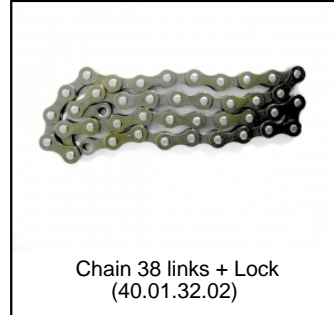

## BERG Rally Orange (2017)

The following spare parts are available:

Art. no. 24.40.00.00

Paint pin black RAL 9005  
(15.07.87.00)

Set pedals FP-619  
(40.01.12.10)

Chain 38 links + Lock  
(40.01.32.02)

Chain 98 links + Lock  
(40.01.32.09)

Tyre Rally 12x9  
(42.26.10.00)

Innertube 12x9 inch  
(42.36.10.00)

Wheel 12x9 Black, Slick  
(42.59.50.00)

User manual BERG Rally  
(49.90.00.06)

SP Stickerset Rally Orange  
(50.92.10.31)

SP BF-R incl. Fixation  
(51.24.20.09)