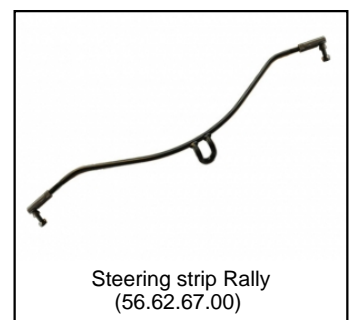

Tyre Rally 12x9  
(42.26.10.00)

Innertube 12x9 inch  
(42.36.10.00)

Wheel 12x9 Black, Slick  
(42.59.50.00)

User manual BERG Rally  
(49.90.00.06)

SP Stickerset Rally Orange  
(50.92.10.31)

SP BF-R incl. Fixation  
(51.24.20.09)

Towbar BERG Rally  
(52.10.20.01)

Steering wheel Buddy  
(52.62.71.01)

Assembly set crankshaft  
(56.01.10.20)

Front spoiler Rally, orange  
(56.62.60.01)

Under Spoiler Rally, orange  
(56.62.61.01)

Seat Rally, orange incl. frame  
(56.62.62.01)

Chainguard Rally (black)  
(56.62.63.01)

Steering wheel connector  
(56.62.64.00)

Wheel axle + parking brake  
(56.62.65.05)

Steering strip Rally  
(56.62.67.00)